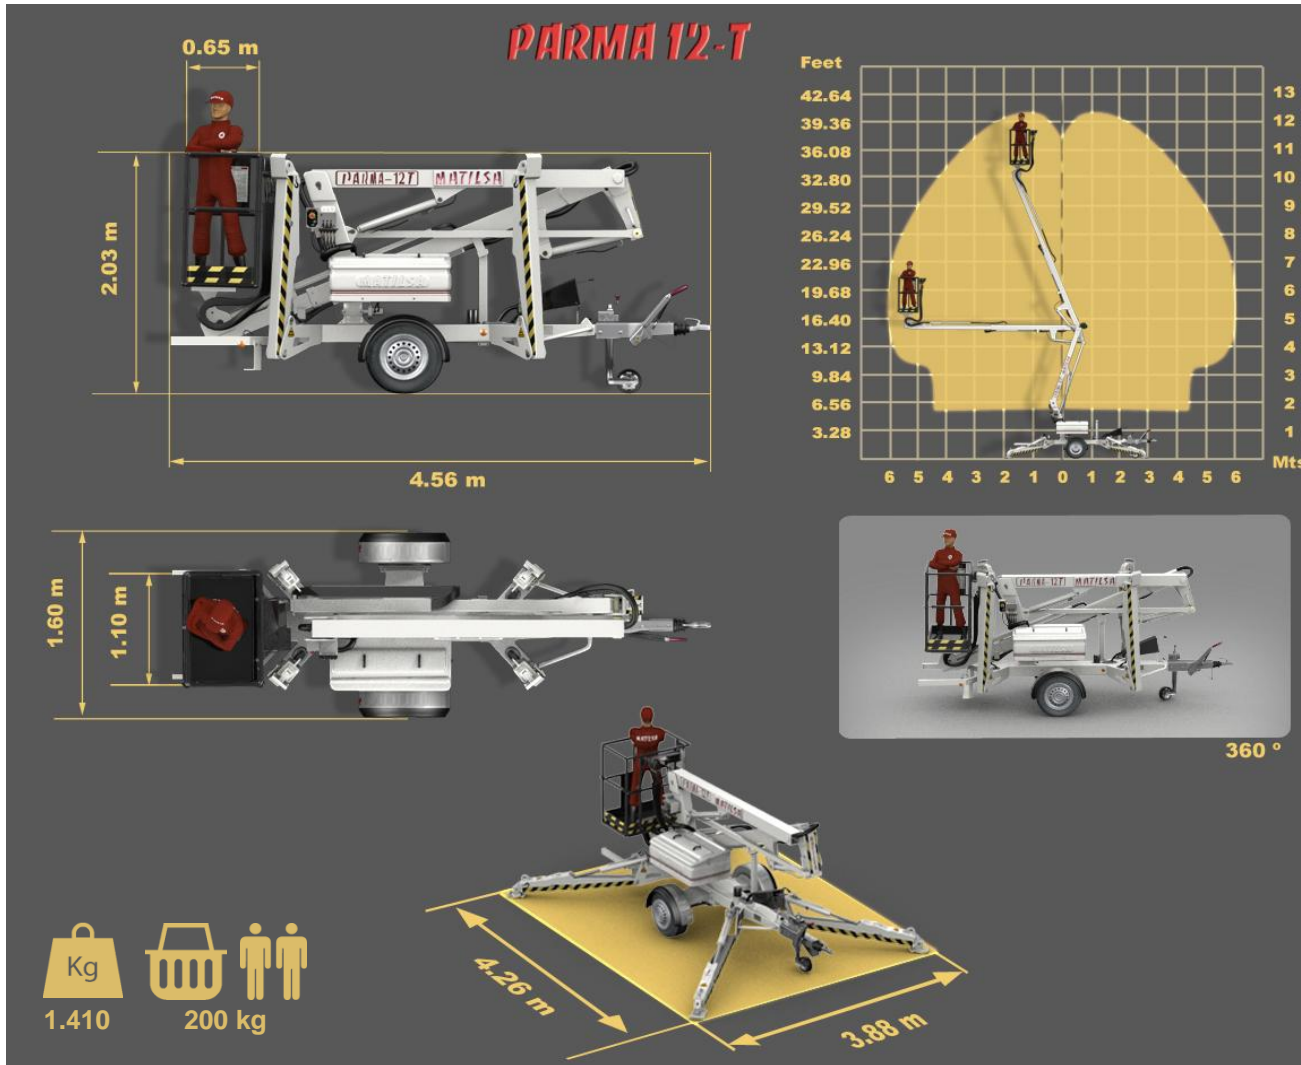

PARMA 12T

AERIAL TRAILER MOUNTED PLATFORM ARTICULATED AND TELESCOPIC, FOR WORKING HEIGHTS UP TO 12 METER (39,37 FEET)

STANDARD MODEL:

- * 230V main power
- * Visual level for stabilisation
- * Ball Coupling with inertia brake
- * Aluminium basket (1.1 x 0,6) m
- * Hydraulic stabilizers
- * Proportional controls
- * Emergency lowering from the ground

Management System
ISO 9001:2008

www.tuv.com
ID 9105060482

Optional accessories

- 1 Electric outlet in basket
- 2 Descent buzzer
- 3 Spare wheels
- 4 Lighting kit for roads
- 5 Rotating light
- 6 Hour meter
- 7 Bi energy: 230V + (Gasoline or Batteries)
- 8 Batteries main power
- 9 Charge indicator for batteries
- 10 Self driving system on wheels
- 11 Automatic self-leveling
- 12 Insulating basket
- 13 Emergency lowering from the basket
- 14 Hydraulic basket rotation 150°
- 15 Control weight in the basket
- 16 Support pads (40 x 30) cm
- 17 Stabilizer for ball and ring coupling
- 18 Ring coupling