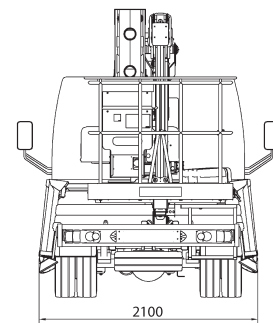

SPECIFICATION

CTEZED 21.3 JHV NISSAN 3,5t

21 m*

10 m*

300 kg

19 m

1400x700x1100 mm

GVW min

3,5 t

WORKING ENVELOPE

* outreach and height max values and repeatability can change within $\pm 3\%$ due to manufacturing variation and working condition.

DIMENSIONS

CTE S.p.A.

Headquarter 7 Via Caproni - Rovereto (TN) IT, 38068