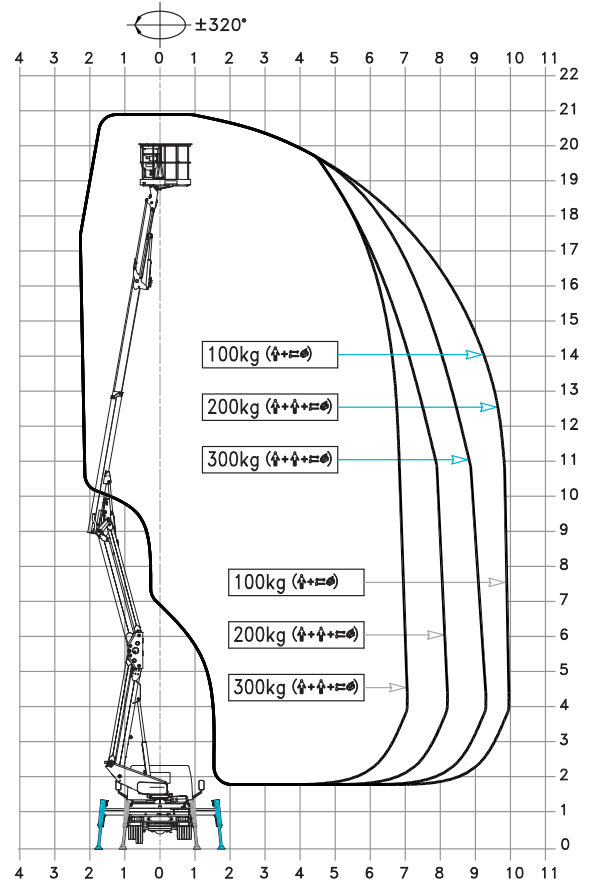

SPECIFICATION

CTEZED 21.3 JHV NISSAN 3,5t

21 m*

10 m*

300 kg

19 m

1400x700x1100 mm

GVW min

3,5 t

WORKING ENVELOPE

* outreach and height max values and repeatability can change within $\pm 3\%$ due to manufacturing variation and working condition.

DIMENSIONS

CTE S.p.A.

Headquarter 7 Via Caproni - Rovereto (TN) IT, 38068