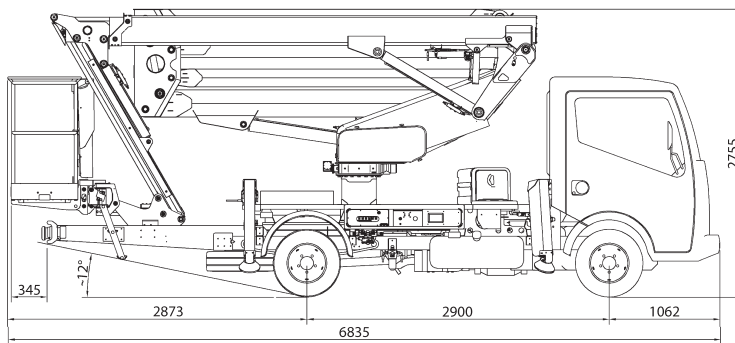

SPECIFICATION

CTEZED 21.3 JHV NISSAN 3,5t

21 m*

10 m*

300 kg

19 m

1400x700x1100 mm

GVW min

3,5 t

WORKING ENVELOPE

* outreach and height max values and repeatability can change within $\pm 3\%$ due to manufacturing variation and working condition.

DIMENSIONS

CTE S.p.A.

Headquarter 7 Via Caproni - Rovereto (TN) IT, 38068