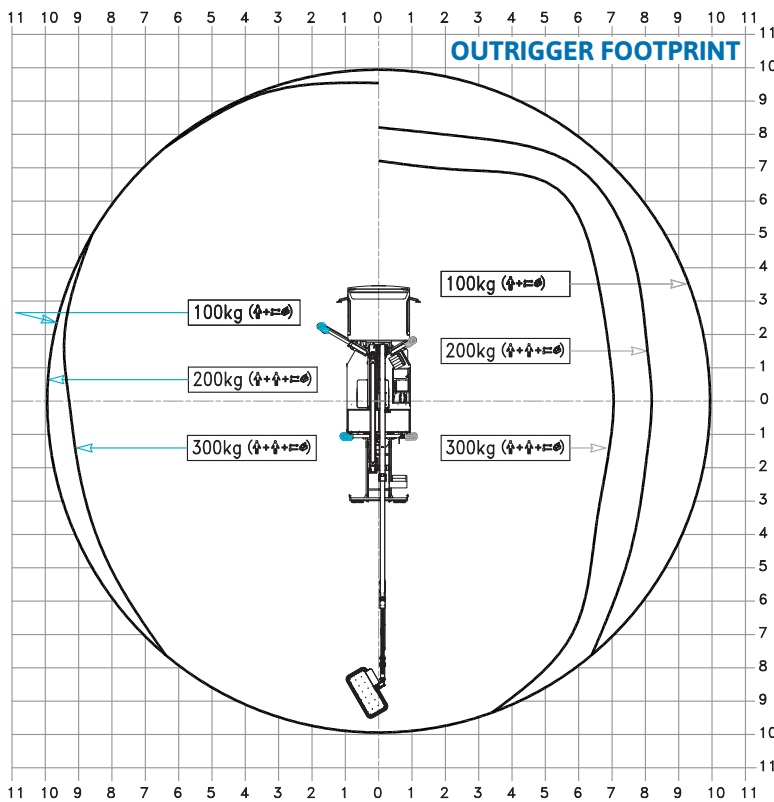

SPECIFICATION

CTEZED 21.3 JHV NISSAN 3,5t

21 m*

10 m*

300 kg

19 m

1400x700x1100 mm

GVW min

3,5 t

WORKING ENVELOPE

* outreach and height max values and repeatability can change within $\pm 3\%$ due to manufacturing variation and working condition.

DIMENSIONS

CTE S.p.A.

Headquarter 7 Via Caproni - Rovereto (TN) IT, 38068